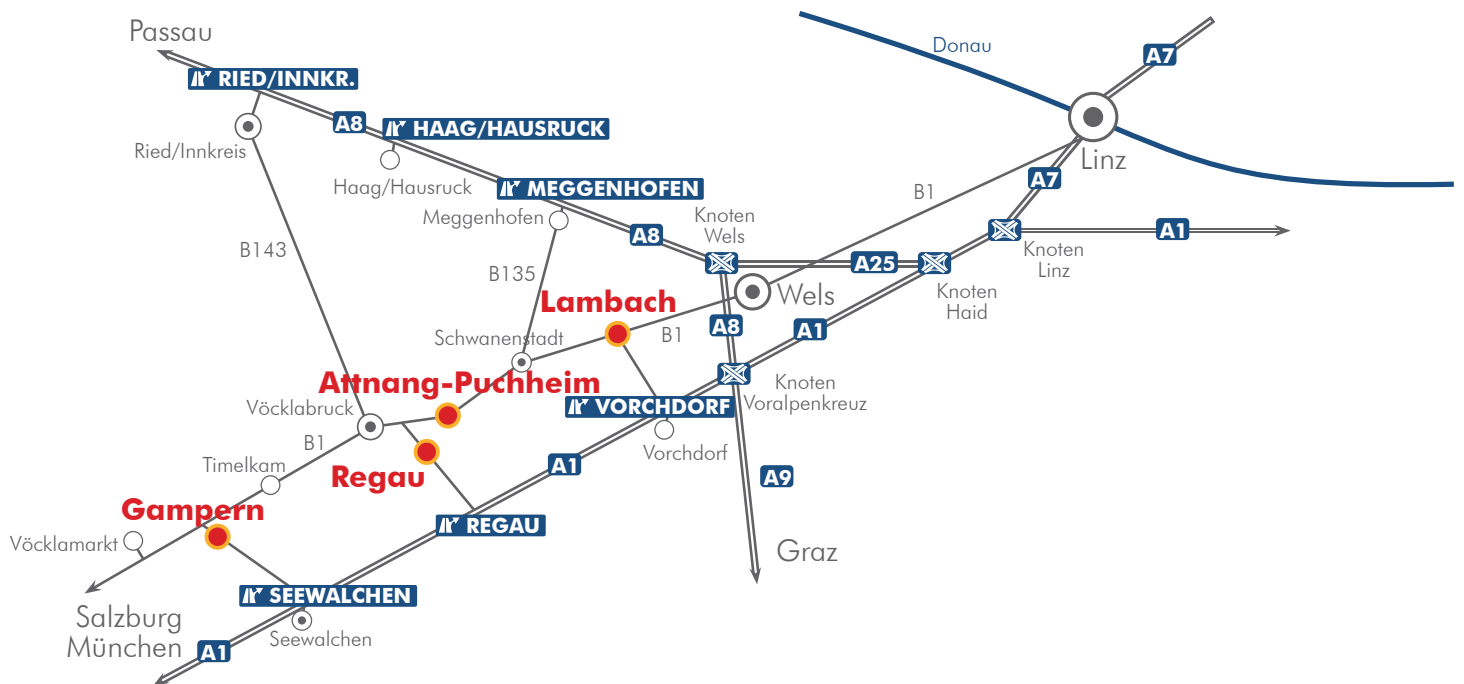

# The direct route >> Werk Gampern 1

## From highway "A1 Westautobahn" SALZBURG - WIEN:

Take the EXIT 234 "Seewalchen/Attersee" and turn left on the B151 ("Atterseestraße") and then turn left onto the 1274 (Gamperner Bezirksstraße). Before the crossing "Hörgattern" you find out plant Gampern 1 on the right.