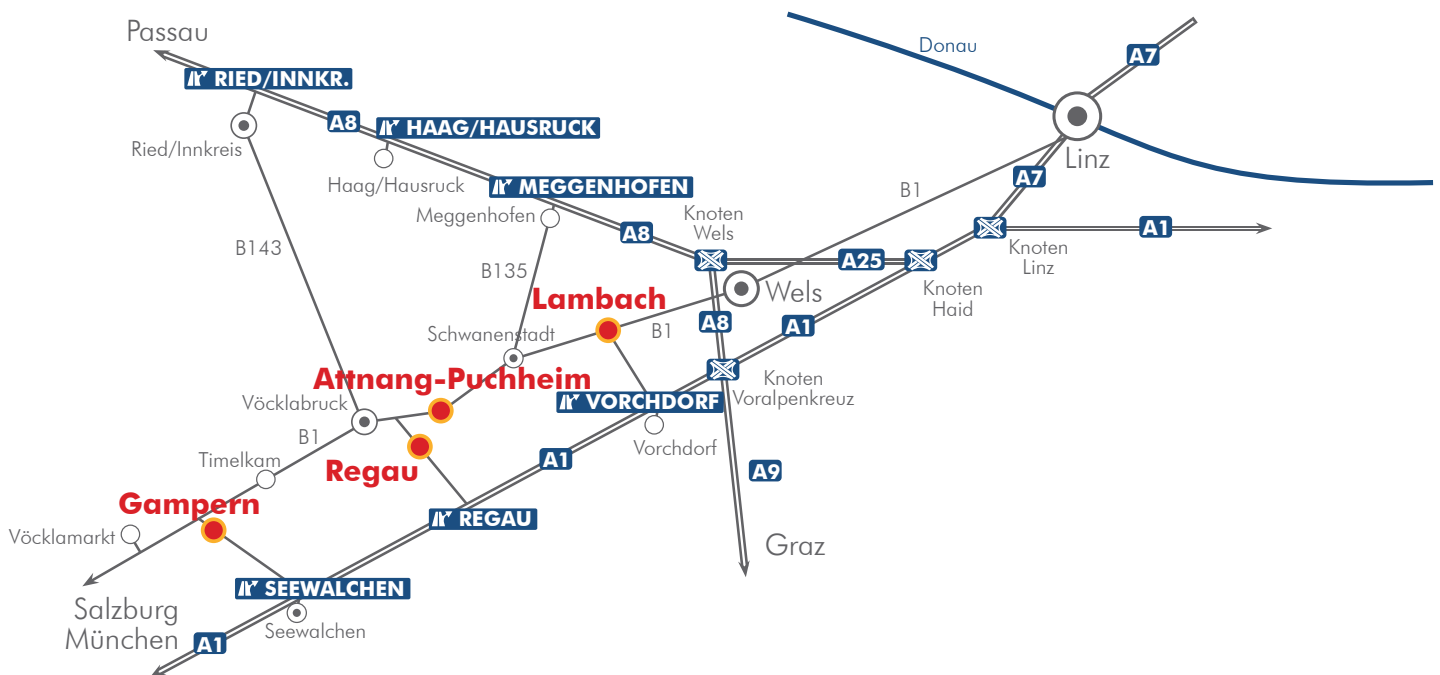

# The direct route >> Werk Regau 1

## From highway "A1 Westautobahn" SALZBURG - WIEN:

Take EXIT 224 (Exit Regau) from highway A1 to the road B145 (Salzkammergut Bundesstraße) until the crossing "Regau". Turn right into the "Gmundner Straße" which directly leads to "Schalchalm" and then turn right to the "Pucheggerstraße".

Plant Regau 1 ist situated next to car seller "Volvo Scheinecker" on the right.

Puchegger Straße 2  
4844 REGAU  
AUSTRIA  
Tel.: +43 7674 603-0  
Fax: +43 7674 603-214  
[www.stiwa-group.com](http://www.stiwa-group.com)